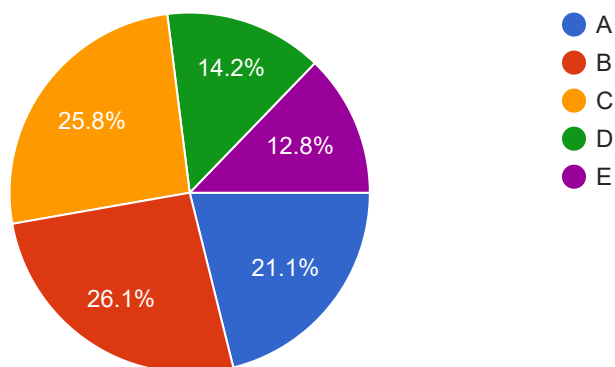

How do you rate the ICT facilities at institute (e-governance, e-resources, Internet, classrooms)?

Copy

1,393 responses