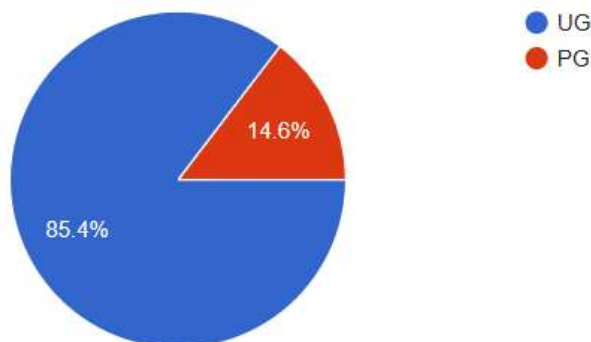

Students' Feedback (Part A) : 2021-22

1,393 responses

A) Excellent B) very good C) Good D) Satisfactory E) Poor in the order of top to bottom ie Blue is excellent

Faculty

1,393 responses

Program

1,357 responses