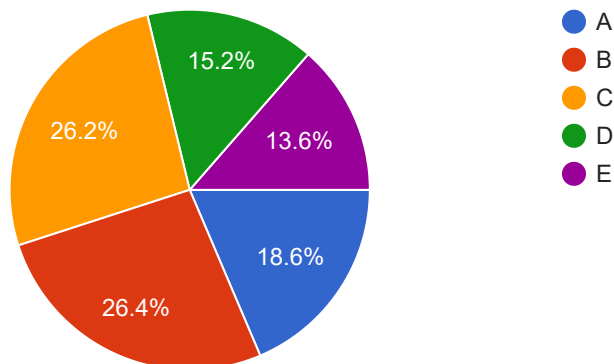

How do you rate Canteen, Drinking water & washroom facilities in terms of quality and hygiene?

Copy

1,393 responses