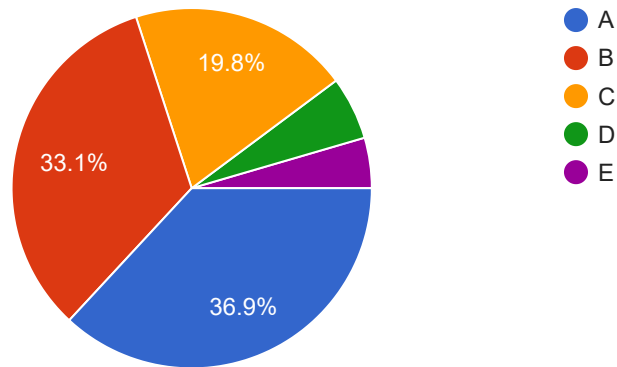

 Copy

1,393 responses

How do you rate Security and Proctored services in college?

 Copy

1,393 responses

Give your opinion on the Grievances redressal system functioning at the institute

 Copy

1,393 responses