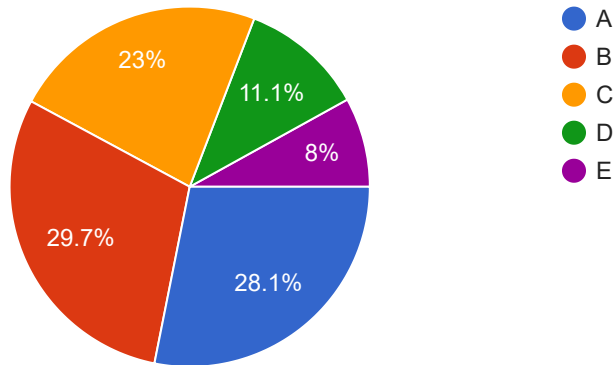

 Copy

1,393 responses

How do you rate motivation, guidance & support provided for participation in extra-curricular (Yoga, Sports, cultural etc.) activities at University/State/National level?

 Copy

1,393 responses