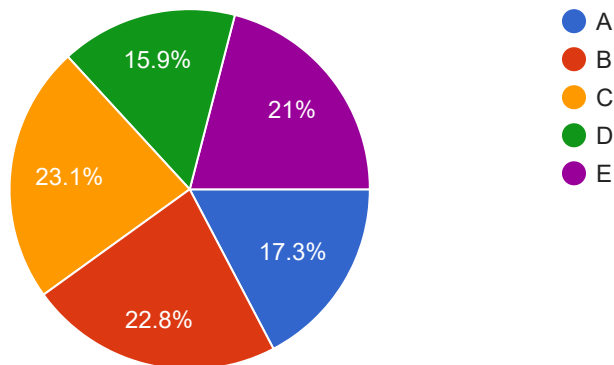

 Copy

1,393 responses

How do you rate motivation, guidance & support provided for participation in extra-curricular (Yoga, Sports, cultural etc.) activities at University/State/National level?

 Copy

1,393 responses