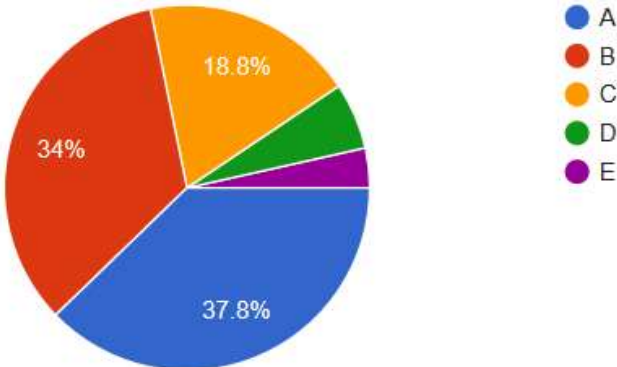

How do you rate evaluation system in terms of effectiveness, transparency & timeliness in declaration of results?

Copy

1,393 responses