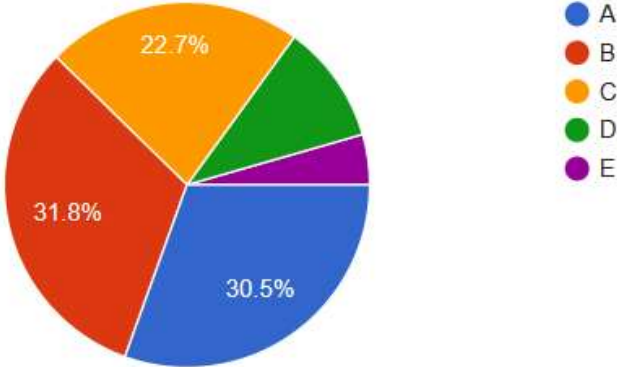

How do you rate the support & guidance provided for development, training & placement?

Copy

1,393 responses