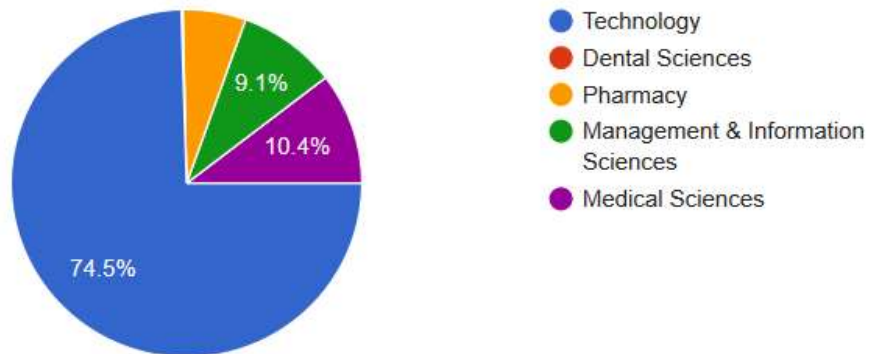

Students' Feedback (Part A) : 2021-22

1,393 responses

A) Excellent B) very good C) Good D) Satisfactory E) Poor in the order of top to bottom ie Blue is excellent

Faculty

1,393 responses

Program

1,357 responses