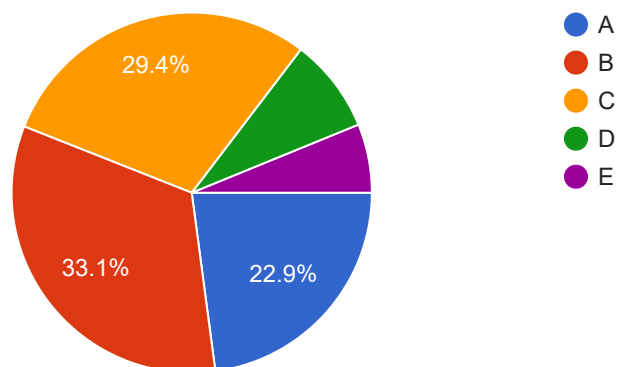

 Copy

1,393 responses

How do you rate Security and Proctored services in college?

 Copy

1,393 responses

Give your opinion on the Grievances redressal system functioning at the institute

 Copy

1,393 responses