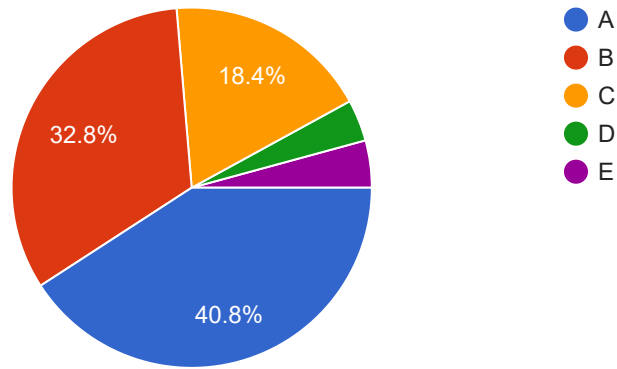

How do you rate the Inclusive environment for students (gender, regional, social, communal and other diversities)?

Copy

1,393 responses

This content is neither created nor endorsed by Google. [Report Abuse](#) - [Terms of Service](#) - [Privacy Policy](#)

Google Forms