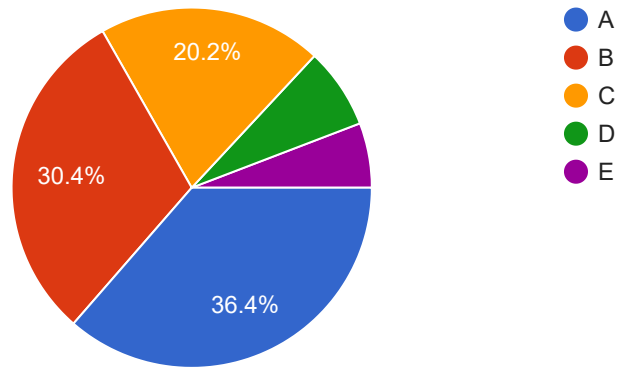

How do you rate the services offered by student section (bus services, railway concession, MYSY & other scholarships etc.)?

Copy

1,393 responses