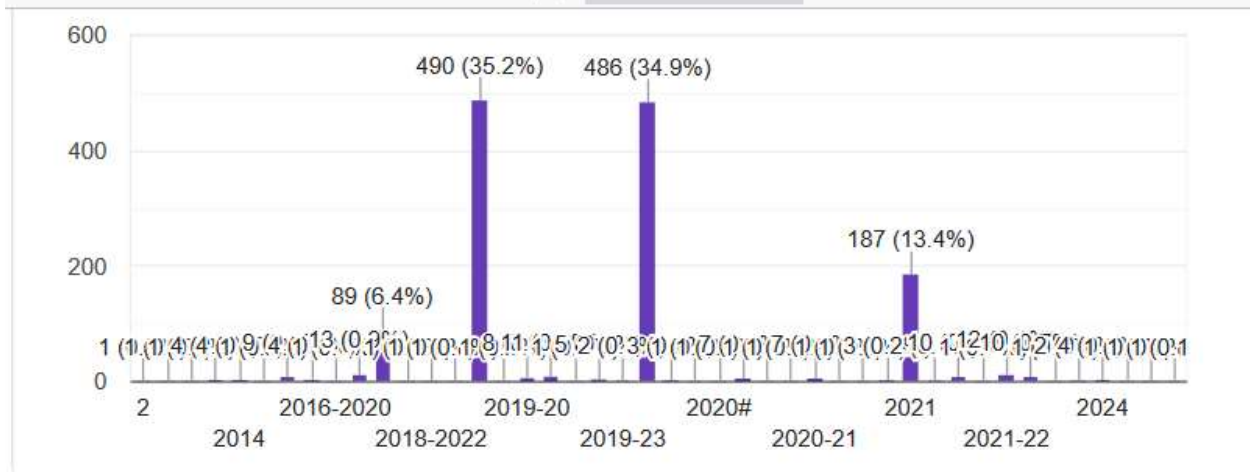

Students' Feedback (Part A) : 2021-22

1,393 responses

A) Excellent B) very good C) Good D) Satisfactory E) Poor in the order of top to bottom ie Blue is excellent

Faculty

1,393 responses

Program

1,357 responses